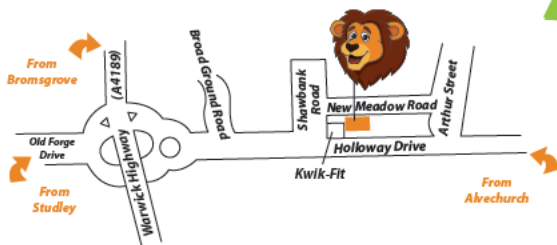

PARTY INVITATION

4 New Meadow Road
Lakeside, Redditch
B98 8YW
Tel: 01527 529040
www.joesjunglesoftplay.co.uk

Dear.....

Please come to a party at

On..... Time.....

From.....

Tel.....

Reply to.....

by..... to confirm your place.

Dear.....

I can / cannot come to your party
(Delete as applicable)

From.....

HOW TO FIND US

From **Bromsgrove/ Warwick Highway (A4189)** take exit '**Lakeside**'.
At roundabout, take 1st exit onto **Holloway Drive**.

From **Alvechurch Highway** (with Alvechurch behind you!) come off at '**Matalan/B&Q**' exit, signposted **Lodge Park**, take 1st exit onto **Holloway Drive**.

From **Studley** take A435, 1st exit signposted '**Redditch**', past the '**Old Washford Mill**', 1st exit at roundabout on to **Washford Drive**, 2nd exit at next roundabout on to **Old Forge Drive**.
This leads onto **Holloway Drive**.

From M42, follow A435 over roundabout, then as for Studley

ADVICE FOR JOE'S JUNGLE

SOCKS MUST BE WORN ON APPARATUS
NO JEWELLERY

HEIGHT LIMIT - 4FT 8INS. (142cm) on soft play